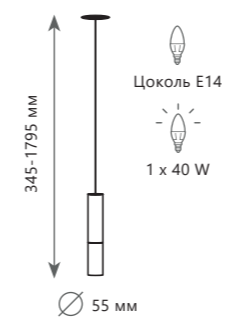

Подвесной светильник

1. **A** 9952-1 ●
2. ⊘ металл | металл
   - черный, золото | черный, золото