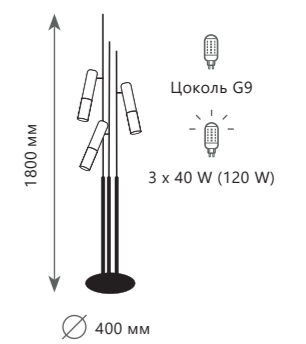

Торшер

1. **A** 9952-F3 ●
2. ⊘ металл | металл
   - черный, золото | черный, золото