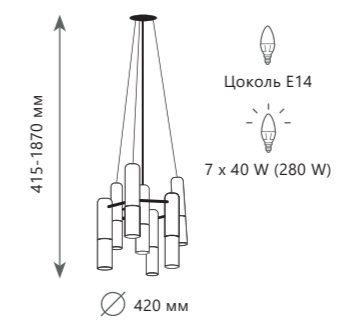

Подвесная люстра

1. **A** 9952-7 ●
2. ⊘ металл | металл
   - черный, золото | черный, золото